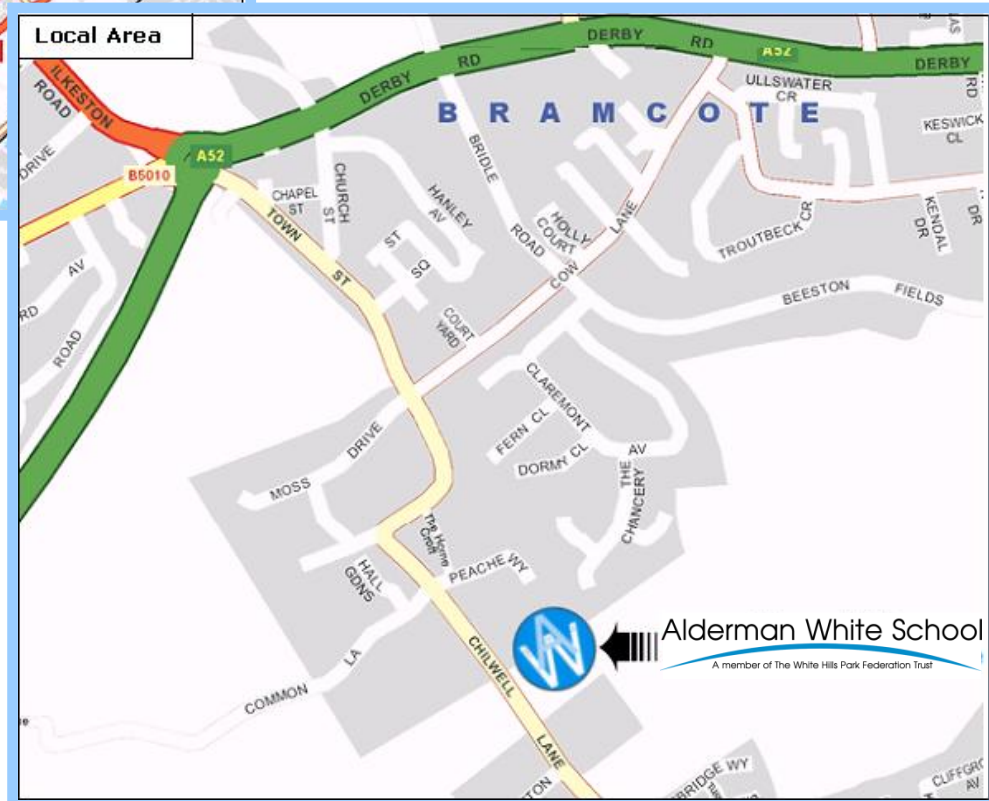

Alderman White School

A member of The White Hills Park Federation Trust

...How to find us...

The nearest train station is Beeston (BEE). From here our school is just a 5 minute taxi ride away

The school is approximately 45 minutes from East Midlands Airport. A taxi will cost you approximately £30.

If travelling from EMA by car join the M1 at junction 24 and leave at junction 25 and then follow instructions as by car.

Travelling on the M1 leave the motorway at junction 25. Follow the A52 towards Nottingham. At the first roundabout continue on the A52.

Approach the second roundabout (marked by traffic lights) in the left-hand lane taking the exit marked Bramcote Village.

Continue down Town Street. You will come to a very steep/sharp corner. Our school is located on the left after St Johns College. The visitor's car park is the second entrance.

Alderman White School
Chilwell Lane, Bramcote, Beeston, NG9 3DU

0115 9170424

Alderman White School