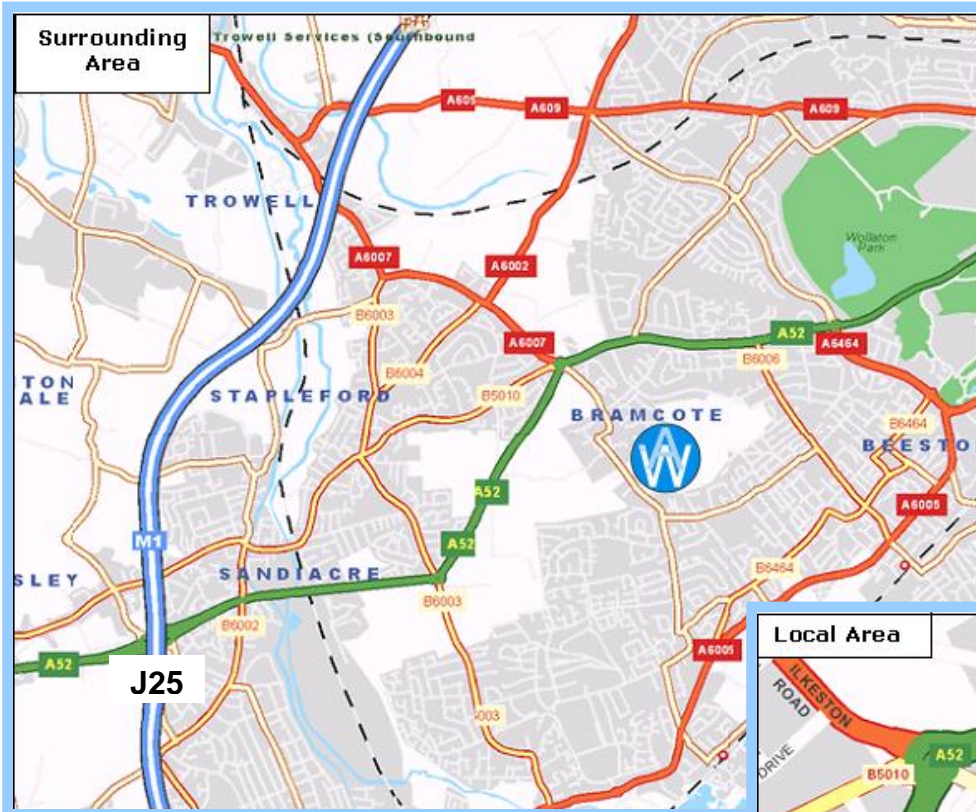

Alderman White School

A member of The White Hills Park Federation Trust

...How to find us...

The nearest train station is Beeston (BEE). From here our school is just a 5 minute taxi ride away

The school is approximately 45 minutes from East Midlands Airport. A taxi will cost you approximately £30.

If travelling from EMA by car join the M1 at junction 24 and leave at junction 25 and then follow instructions as by car.

Travelling on the M1 leave the motorway at junction 25. Follow the A52 towards Nottingham. At the first roundabout continue on the A52.

Approach the second roundabout (marked by traffic lights) in the left-hand lane taking the exit marked Bramcote Village.

Continue down Town Street. You will come to a very steep/sharp corner. Our school is located on the left after St Johns College. The visitor's car park is the second entrance.

Alderman White School
Chilwell Lane, Bramcote, Beeston, NG9 3DU

0115 9170424

Alderman White School