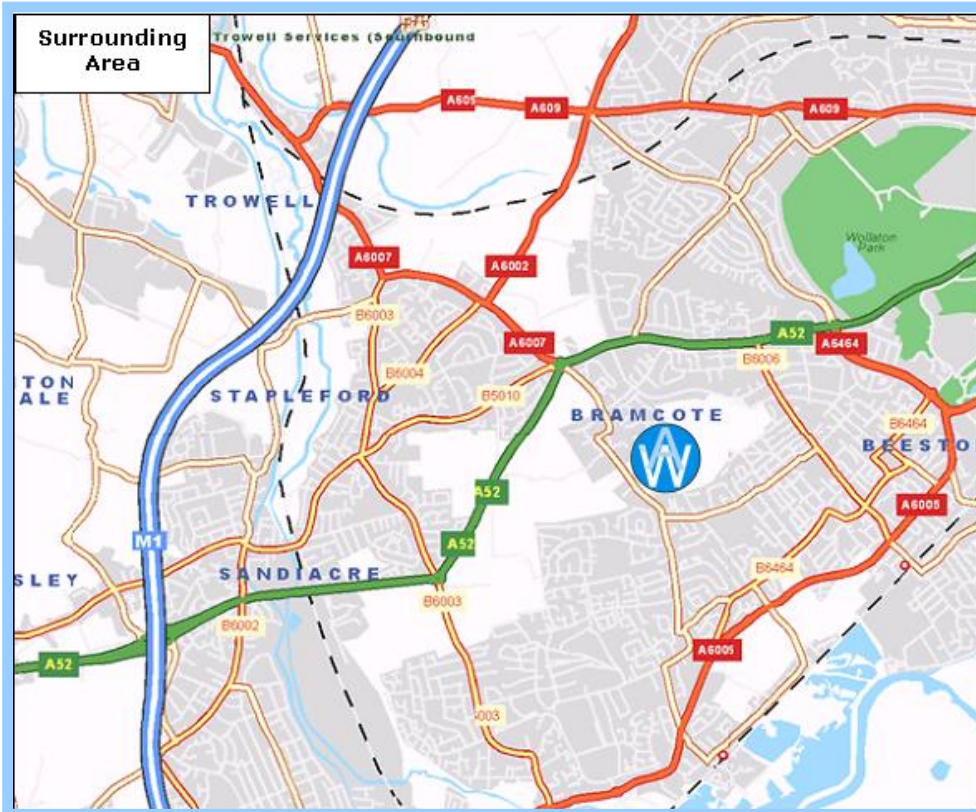

Alderman White School

A member of The White Hills Park Federation Trust

...How to find us...

The nearest train station is Beeston BR. From here our school is just a 5 minute taxi ride away

The school is approximately 45 minutes from East Midlands Airport. A taxi will cost you approximately £30.

If travelling from EMA by car join the M1 at junction 24 and leave at junction 25 and then follow instructions as by car.

Travelling on the M1 leave the motorway at junction 25. Follow the A52 towards Nottingham. At the first roundabout continue on the A52.

Approach the second roundabout (marked by traffic lights) in the left-hand lane taking the exit marked Bramcote Village.

Continue down Town Street. You will come to a very steep/sharp corner. Our school is located on the left after St Johns College. The visitor's car park is the second entrance.